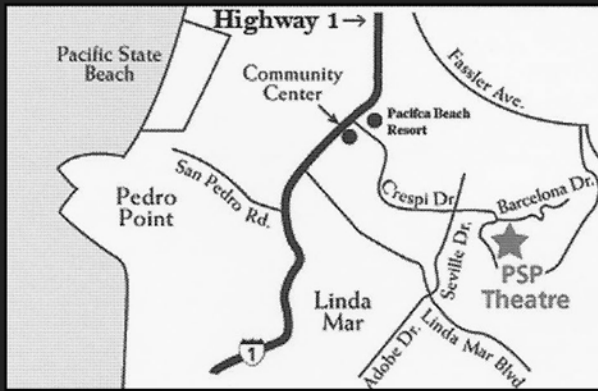

## Date Preferences

On which day(s) do you prefer to attend shows?

- Friday Night  
 Saturday Night  
 Sunday Afternoon

**Pacifica Spindrift Players**  
1050 Crespi Drive  
Pacifica, CA 94044  
(650) 359 - 8002